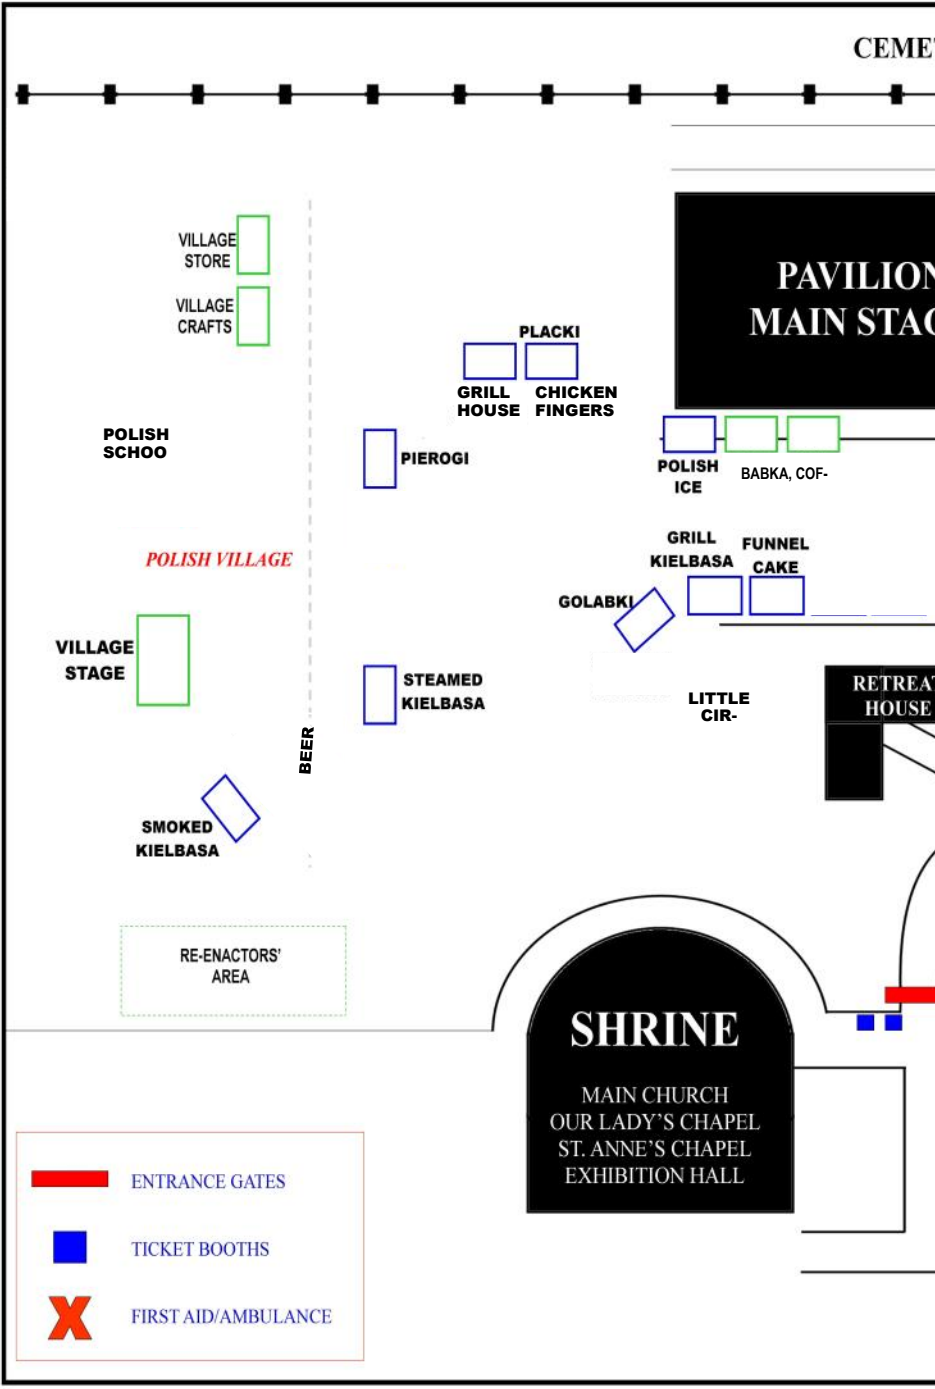

ENTRANCE GATES

TICKET BOOTHS

FIRST AID/AMBULANCE